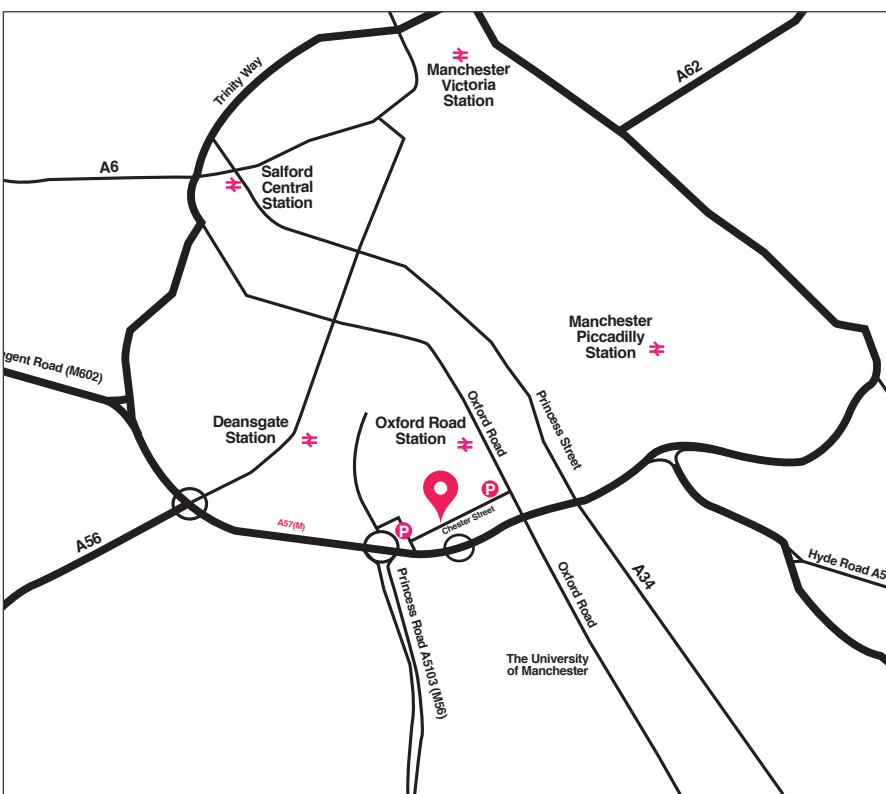

Our Manchester studio. M1 5GE

8 Chester Street, Manchester M1 5GE. T: 0161 764 6500

Arriving by car

There are several parking options on and close to Chester Street.

NCP / SIPP Car Parks

You can choose either the Chester Street or Hulme Street NCP car parks. Both only a very short walk away. Chester Street is multi-storey and Hulme St is open air. There is also a SIPP underground car park on Chester Street.

On street parking

Pay & display street parking is available along Chester Street. Limit is 3 hours.

Arriving by train

The closest station is Oxford Road - approx 5 minutes walk. From Piccadilly station it's about 15 minutes walk.