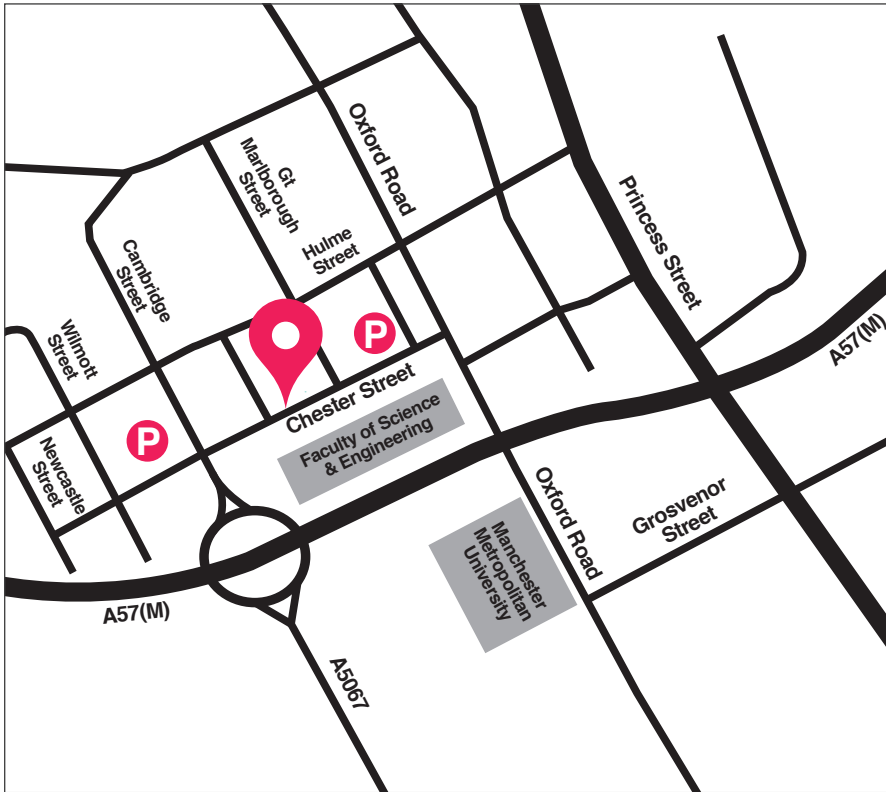

Our Manchester studio. M1 5GE

8 Chester Street, Manchester M1 5GE. T: 0161 764 6500

Arriving by car

There are several parking options on and close to Chester Street.

NCP / SIPP Car Parks

You can choose either the Chester Street or Hulme Street NCP car parks. Both only a very short walk away. Chester Street is multi-storey and Hulme St is open air. There is also a SIPP underground car park on Chester Street.

On street parking

Pay & display street parking is available along Chester Street. Limit is 3 hours.

Arriving by train

The closest station is Oxford Road - approx 5 minutes walk. From Piccadilly station it's about 15 minutes walk.